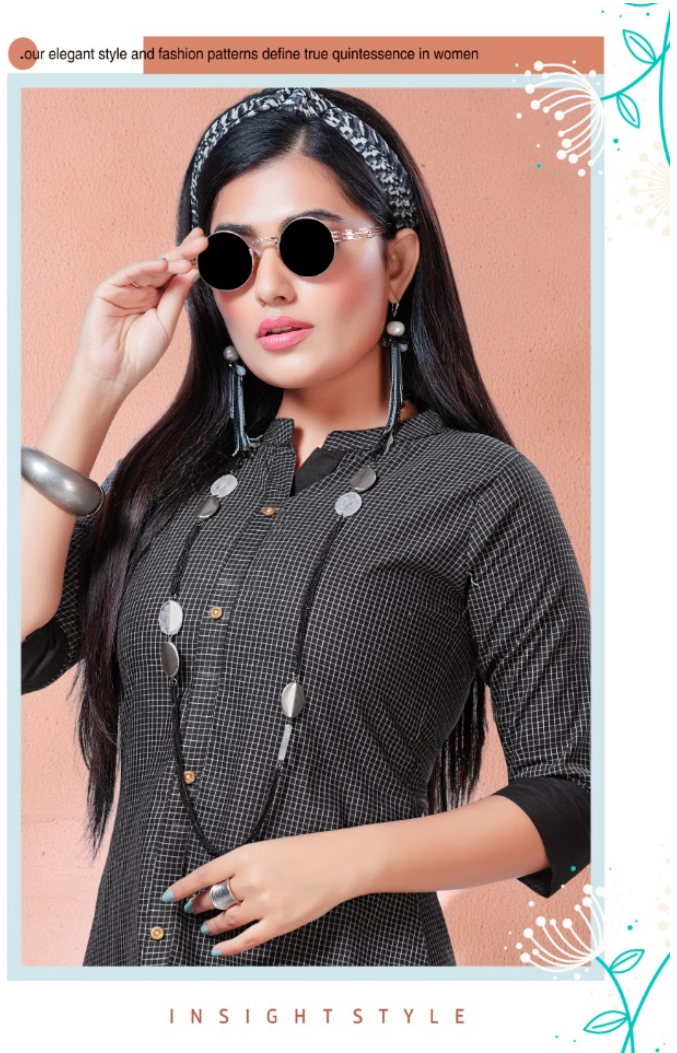

 **KINTI**[®]
Fashion Future

BLUE E

Berry

Kurta with Mobile Pocket

experience the coolness of the color in contrast with the heat of this season

WHISPER ALWAYS

.blasting bright color is one of the most favorite fashion trends

KINTI®
Fashion Future

BLUE
Berry.
102

graceful enlightenment with catchiest statement

Our elegant style and fashion patterns define true quintessence in women

INSIGHTSTYLE

BLUEBerry

Kurta with Mobile Pocket