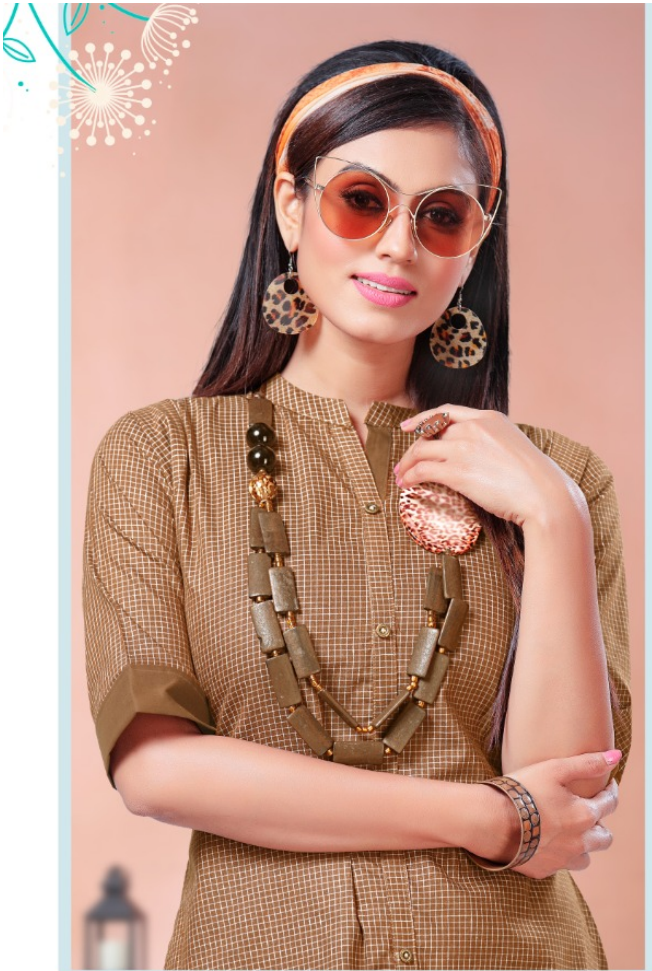

.blasting bright color is one of the most favorite fashion trends