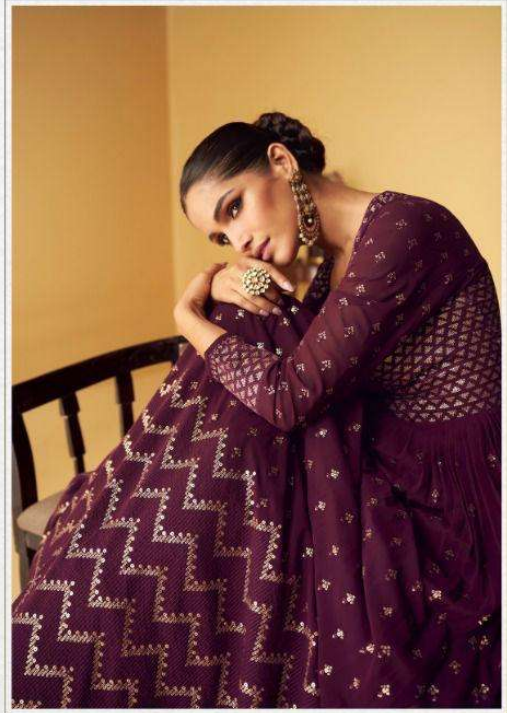

AASHIRWAD®
CREATION