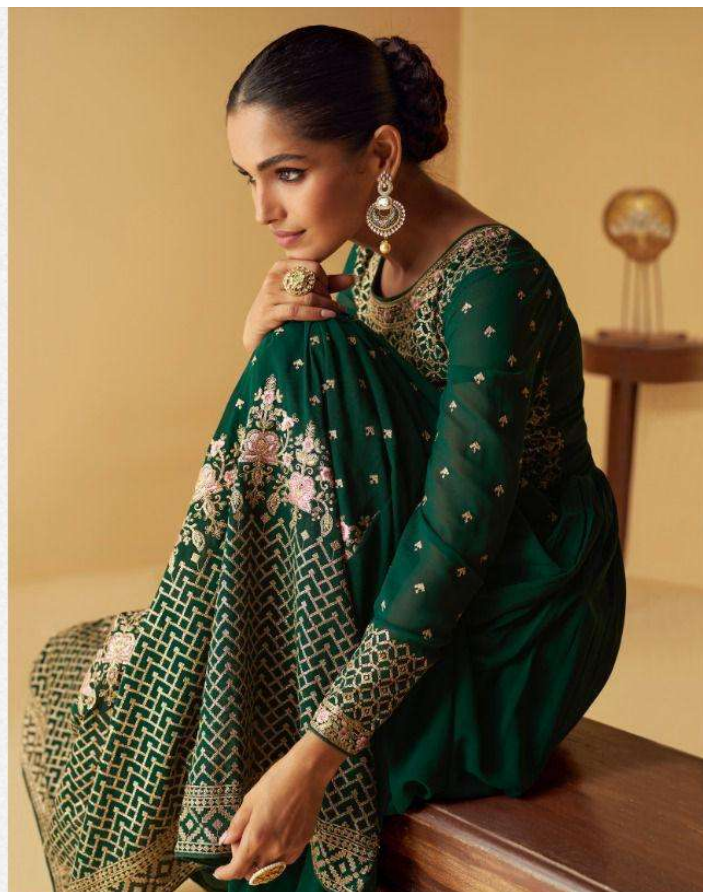

AASHIRWAD®
CREATION

~ 9361 ~