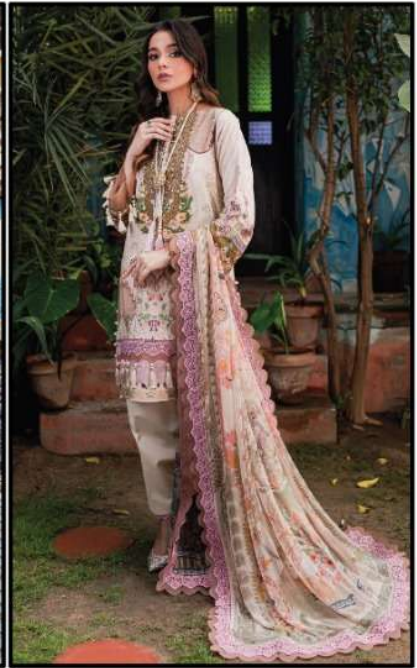

 **Gull Ahmed** ORIGINAL LAWN<sup>TM</sup>  
LAWN COLLECTION

नूरेन नूरिन  
*Noorain*  
LINEN COTTON DIGITAL PRINT

\* Complimentary Copy Not For Sale \*

GA-2120

GA-2121

GA-2122

GA-2123

GA-2124