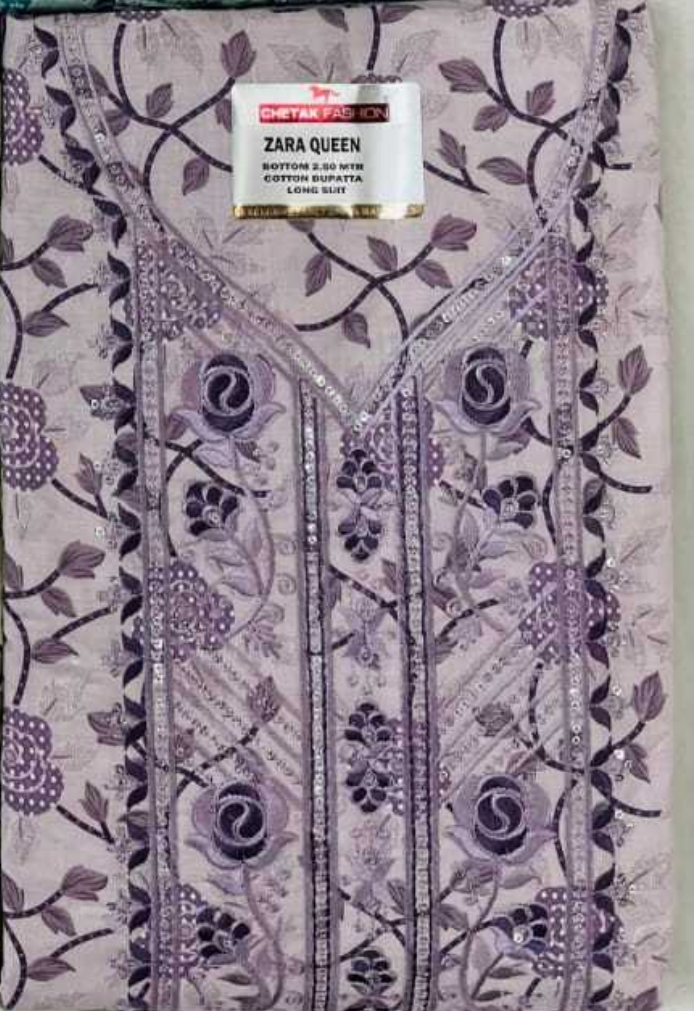

CHEYAK FASHION
ZARA QUEEN
BOTTOM 2.50 MTR
COTTON DUPATTA
LONG SUIIT