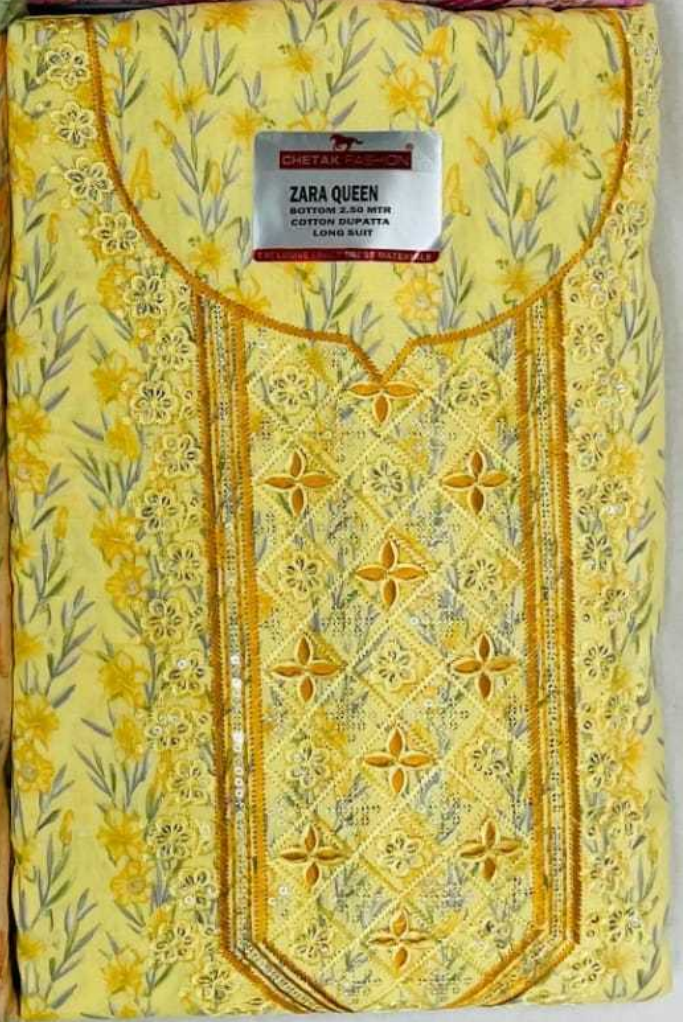

CHETAK FASHION
ZARA QUEEN
BOTTOM 2.50 MTR
COTTON DUPATTA
LONG SUIT
EXCLUSIVE FANCY DESIGN MATERIALS