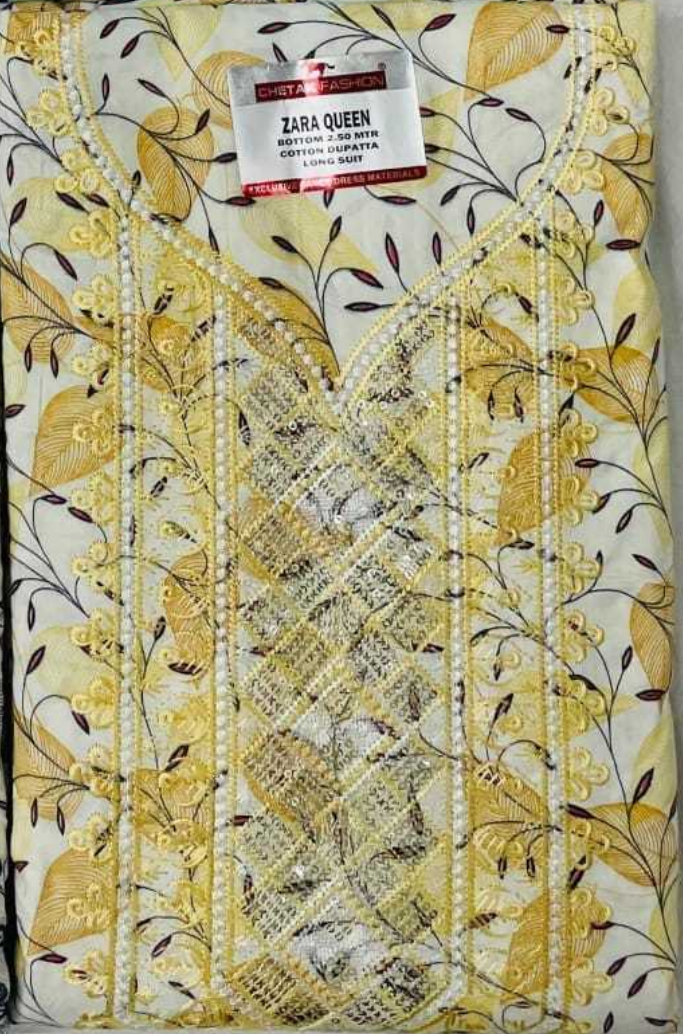

CHETAK FASHION
ZARA QUEEN
BOTTOM 2.50 MTR
COTTON DUPATTA
LONG SUIIT