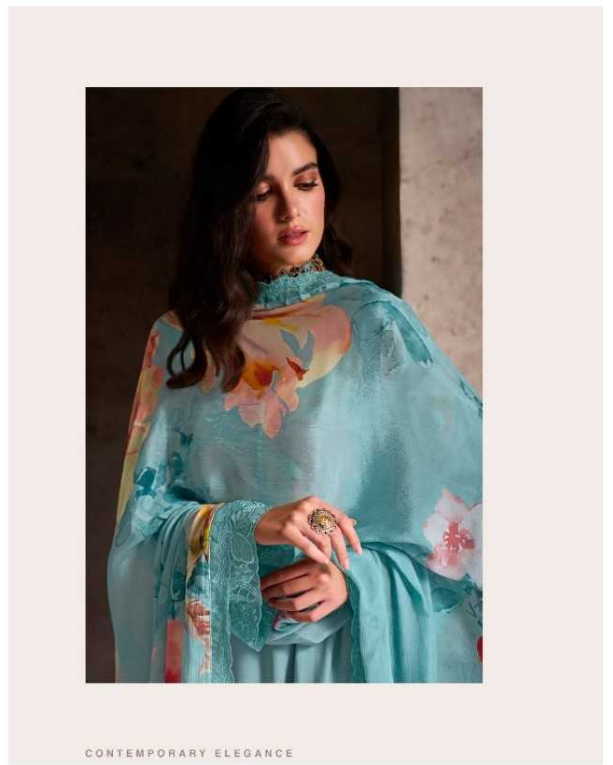

CONTEMPORARY ELEGANCE

Heer

9421